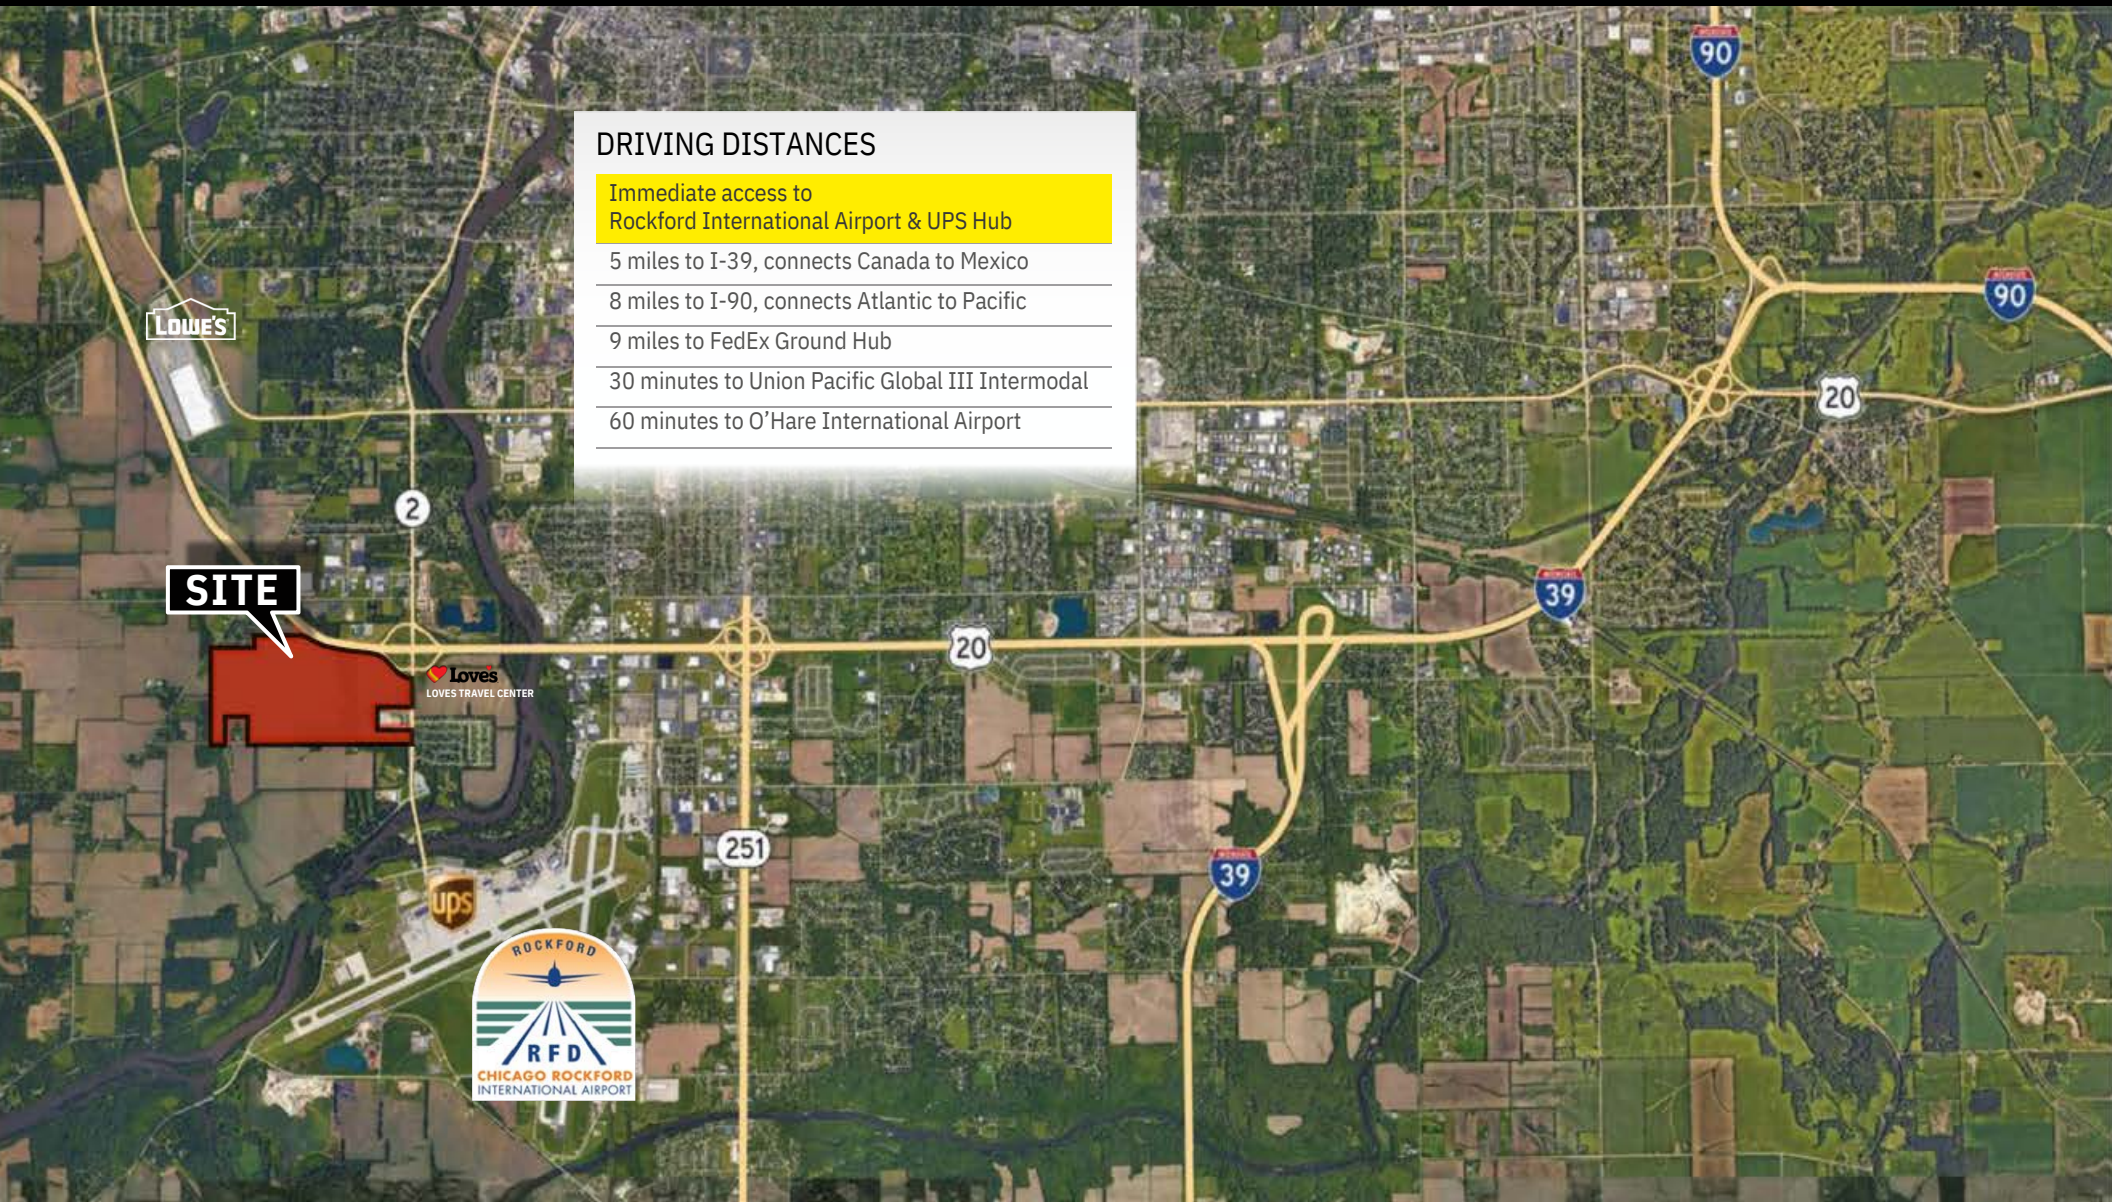

International Airport at Global Trade Park

ROCKFORD // IL

Keller Williams Realty Signature

4201 Galleria Dr,
Loves Park, IL 61111

Nathan Bryant, CCIM

KW Commercial
Office: 815 315 1111
Cell: 815 218 1371
nbryant@kw.com
IL #471013468