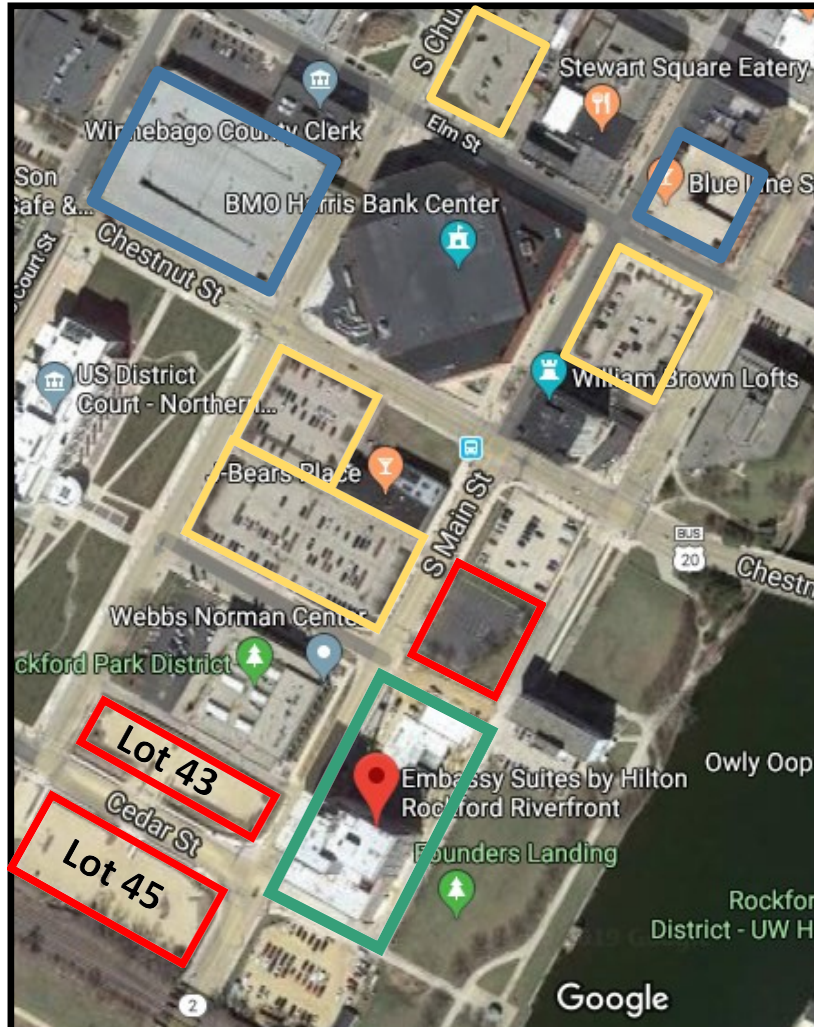

# EMBASSY SUITES

by Hilton™

Rockford Riverfront  
Hotel & Conference Center

## Parking Options & Information

- Outlined in Red are the City of Rockford lots that directly support the Embassy Suites Rockford Riverfront Guests
  - ⇒ \$16 for overnight parking and hourly Parking rates are available for event and restaurant patrons.
  - ⇒ All fees can be paid for using the ParkWhiz app or the kiosk located at the entrance of the lot.
  - ⇒ Lots are enforced Monday – Friday from 8am – 5pm.
- Outlined in Yellow are lots that offer a combined 250 parking spots with the following parking options:
  - ⇒ Free parking for up to 2 hours Monday - Friday 8am to 5pm
  - ⇒ Free parking with no time limit after 5pm on weekdays and all day on weekends
- Outlined in Blue are parking Garages that offer paid parking for 1,162 parking spots
  - ⇒ \$5 for up to 2 hours
  - ⇒ \$1.50 for each additional hour
  - ⇒ \$12.50 for overnight parking