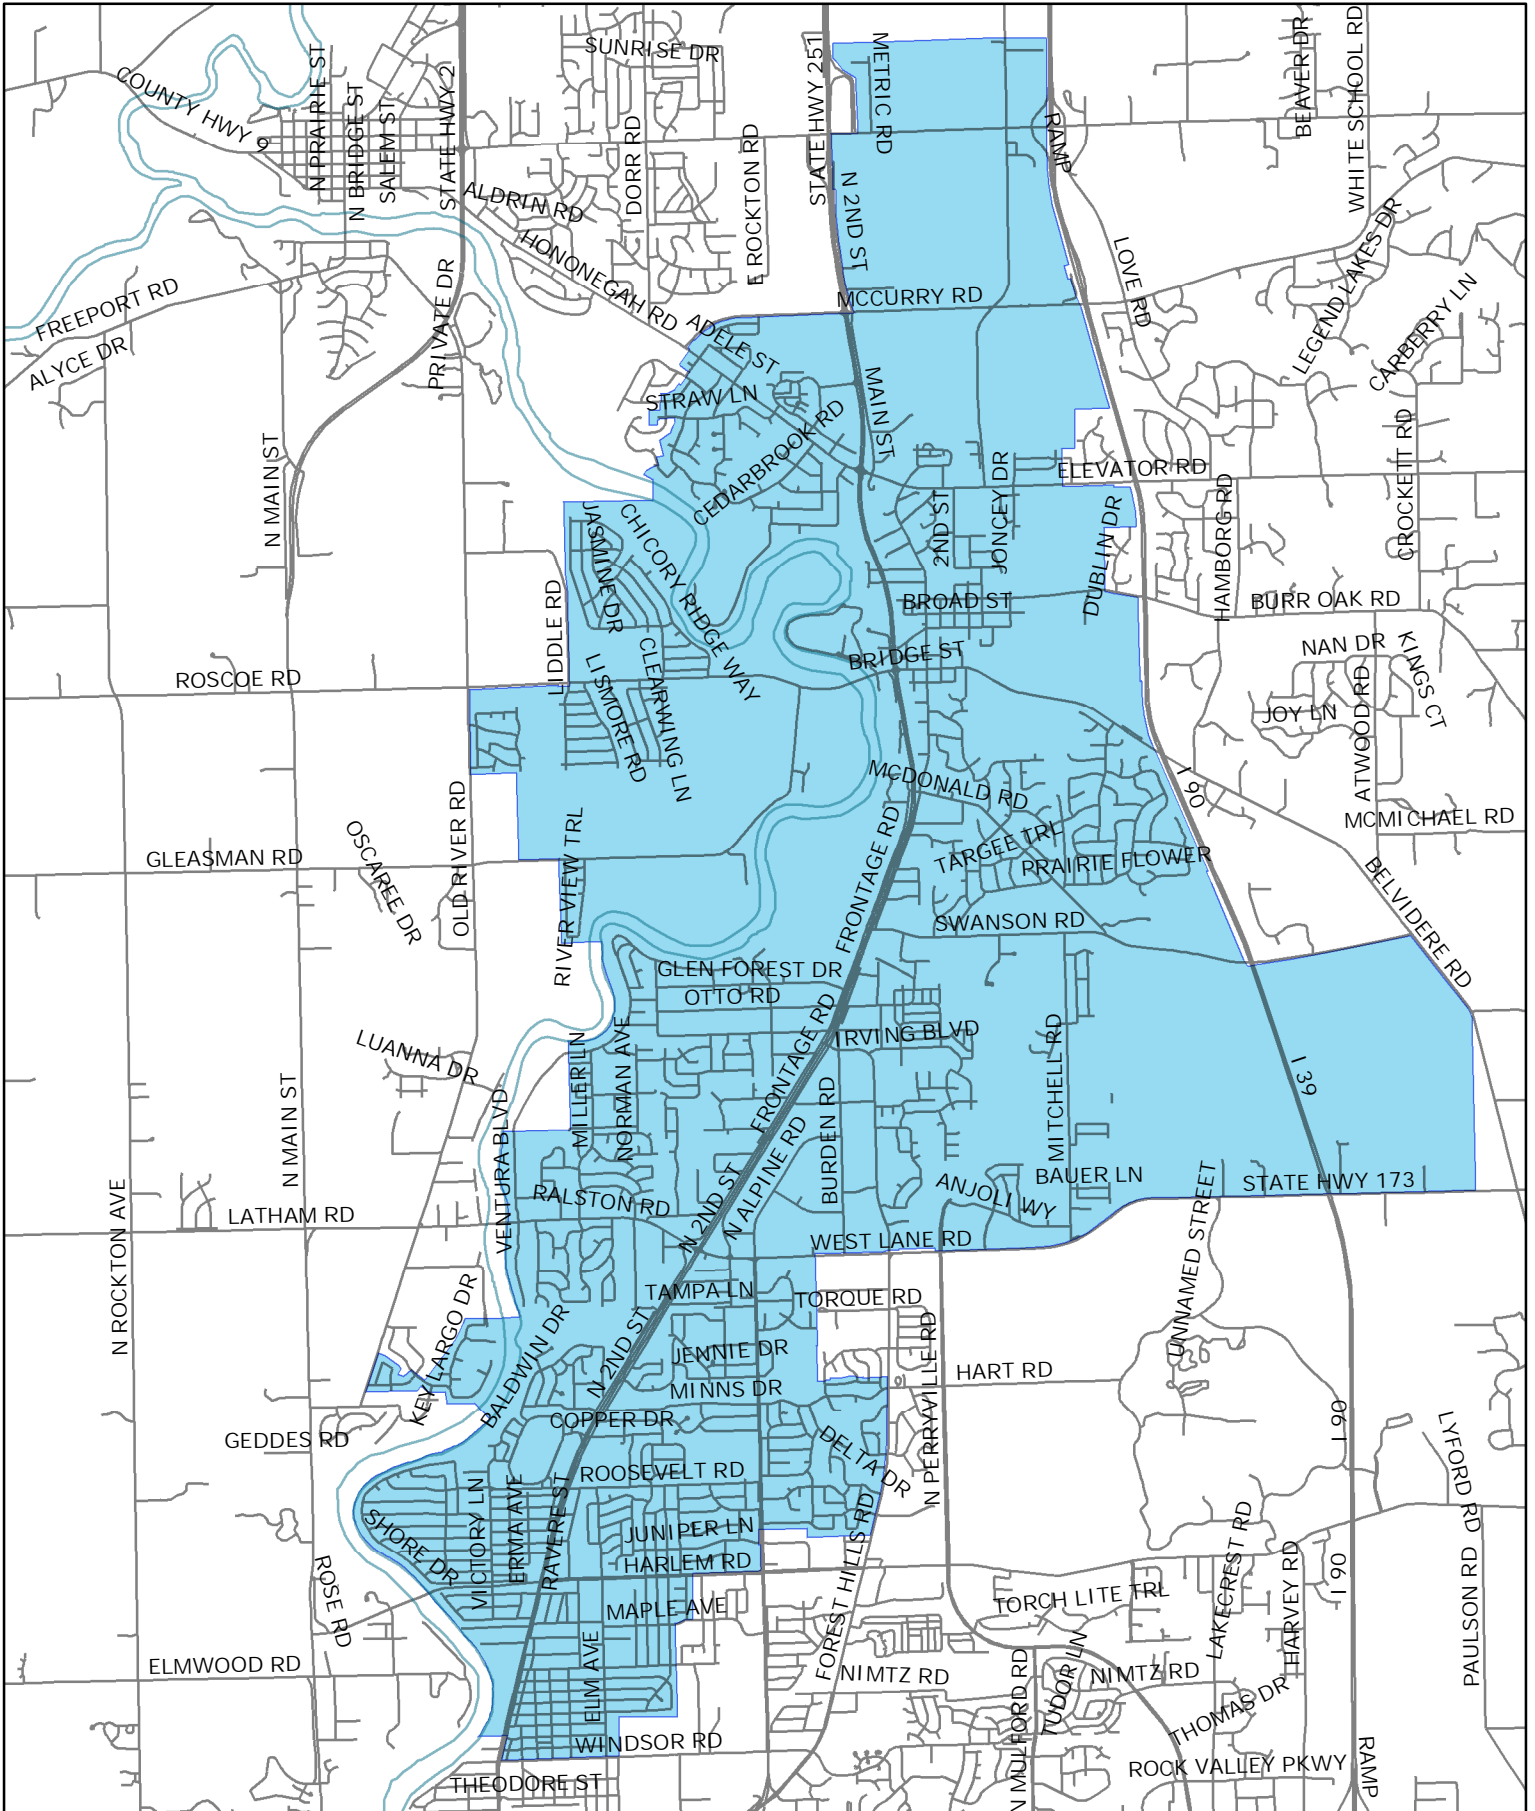

North Park PWD October 2006

This map was produced by N.P.P.W.D. to illustrate the service area of the district. The street information is from WinGIS. Map creation: October 2006